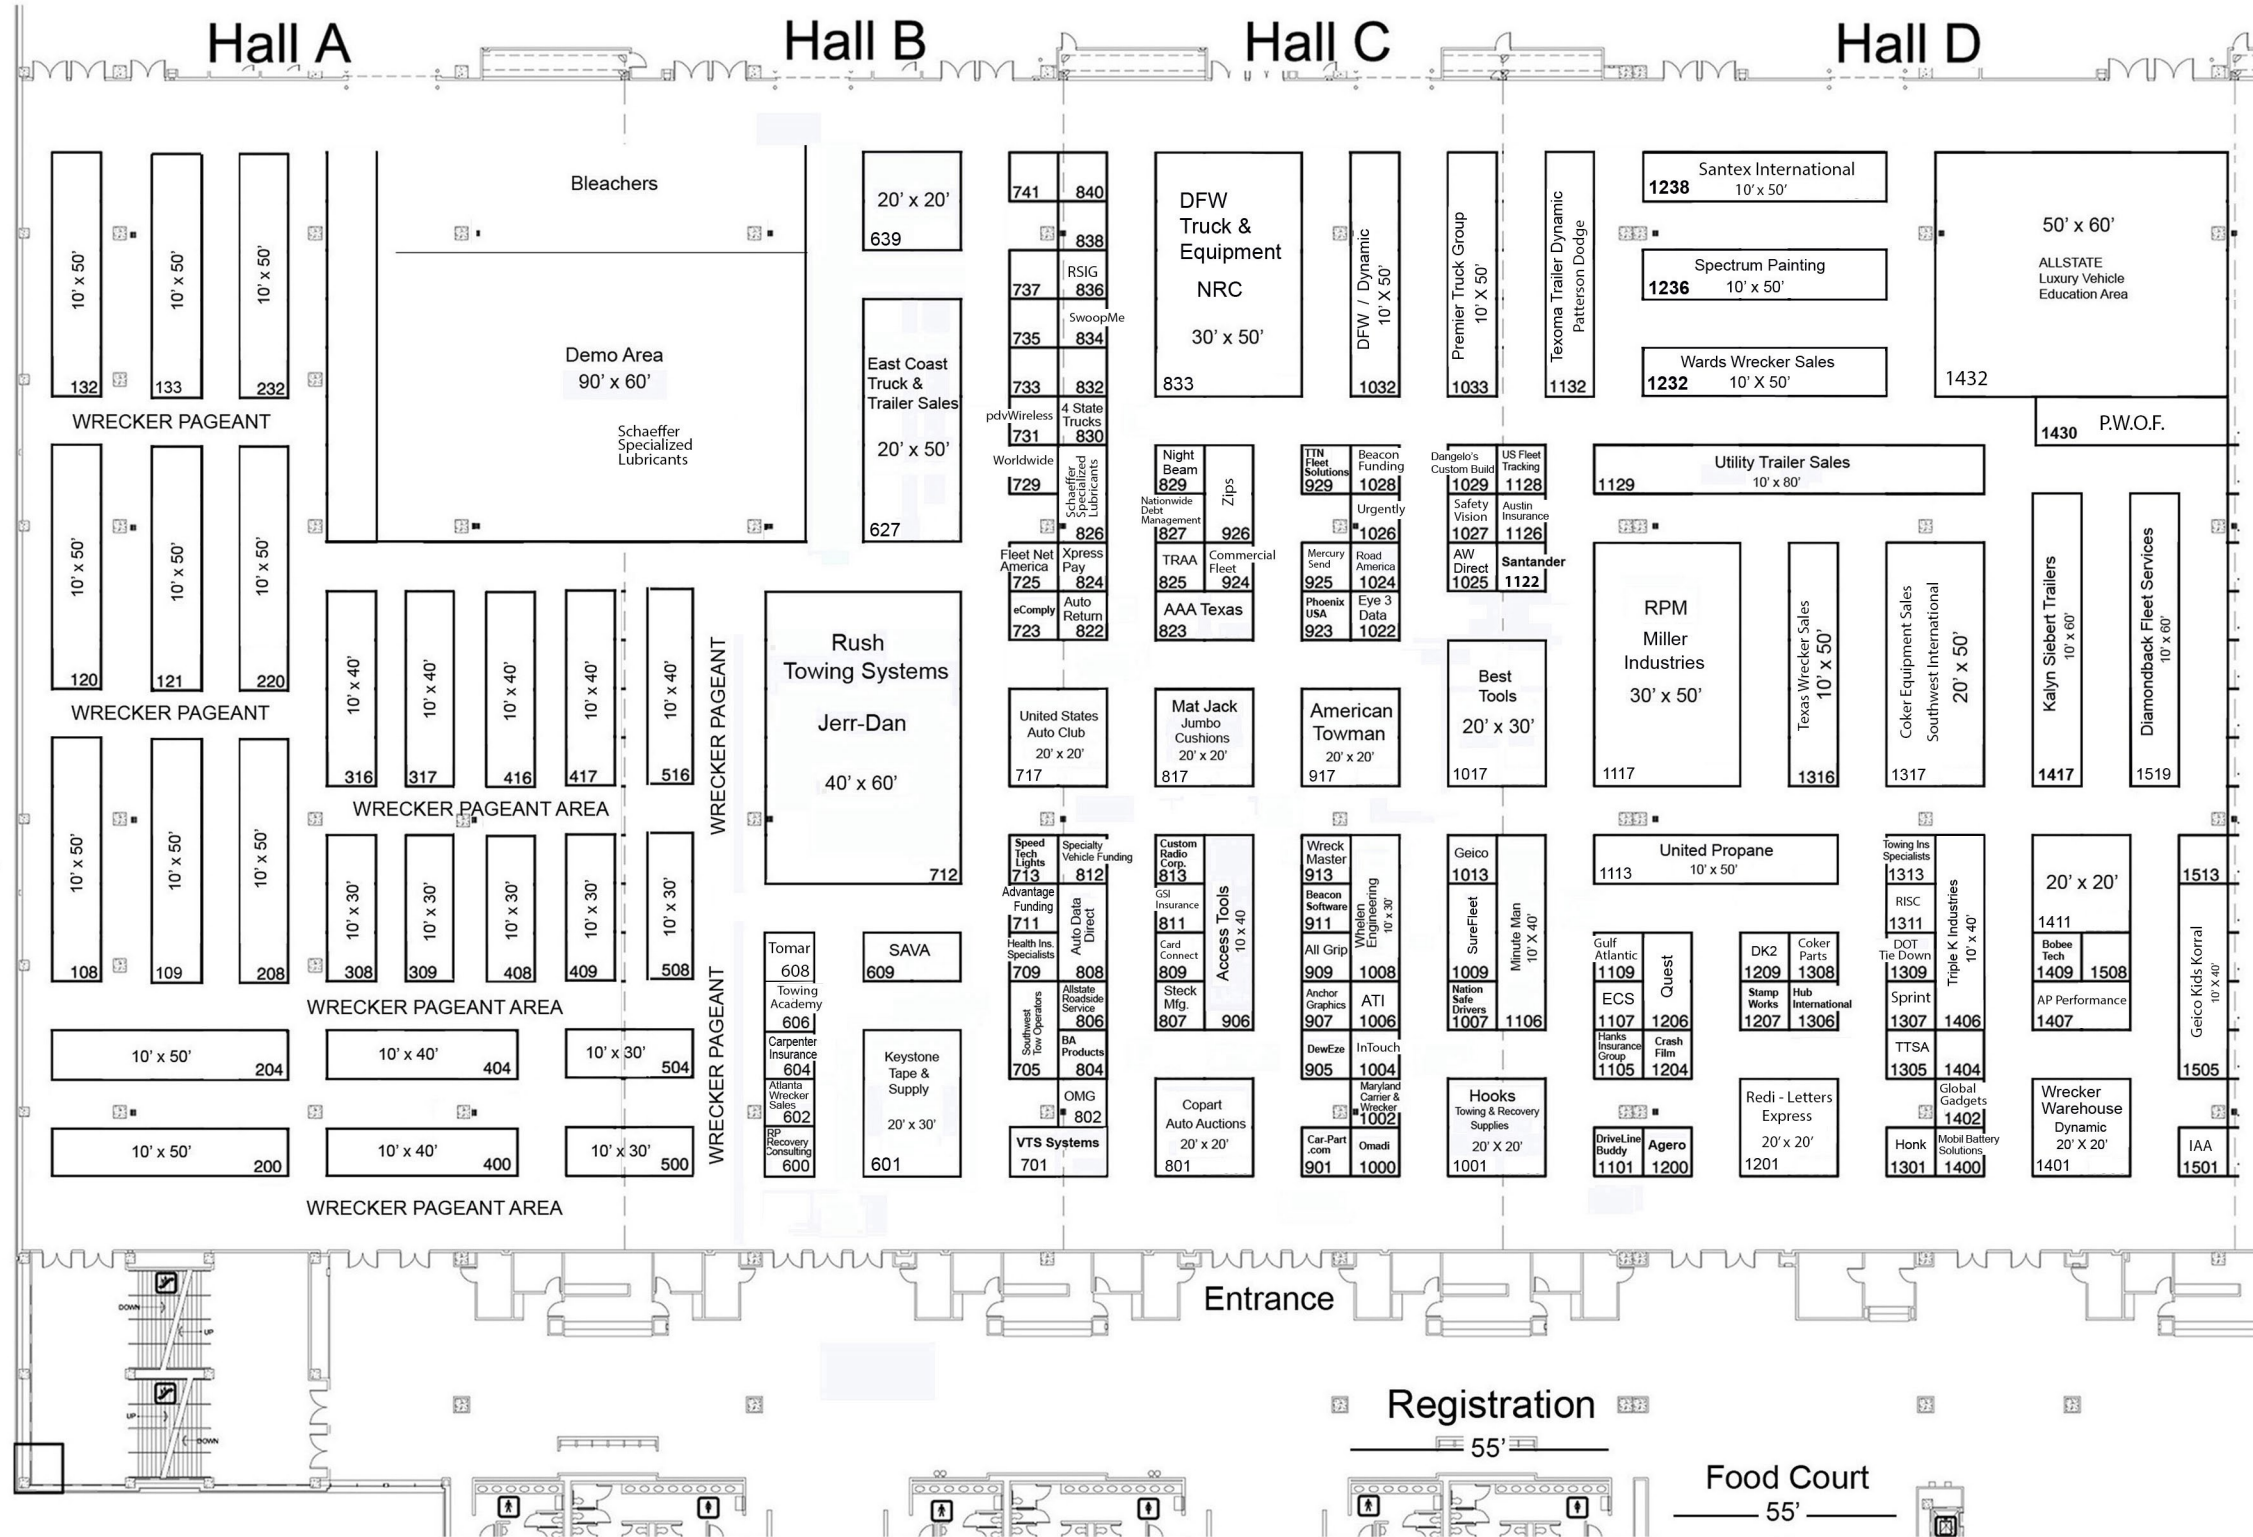

Tow Expo DFW August 17th - 19th, 2017 Gaylord Texan Resort & Convention Center Grapevine, Texas

Hall A

Hall B

Hall C

Hall D

Entrance

Registration

Food Court

55'

55'